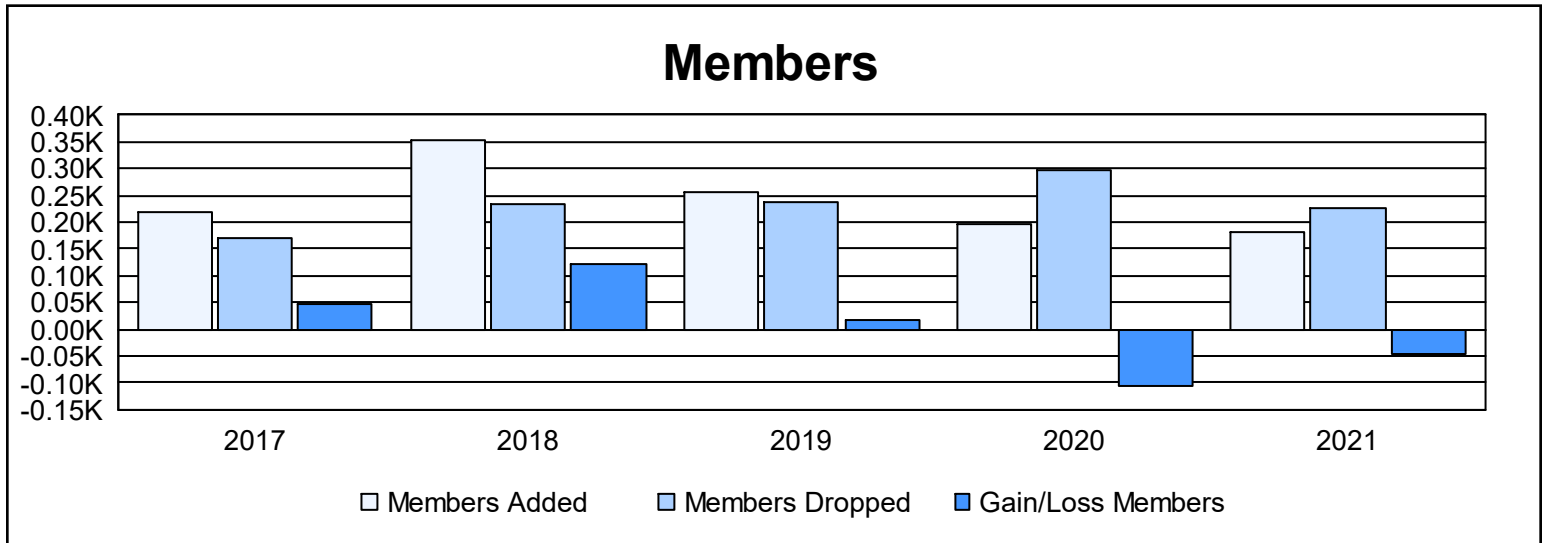

Year	New Clubs	Dropped Clubs	Gain/ Loss Clubs	New Members	Charter Members	Reinstate Members	Transfer Members	Total Member Added	Total Members Dropped	Gain/ Loss Members
2016-2017	1	0	1	161	35	6	16	218	171	47
2017-2018	3	0	3	222	111	7	13	353	232	121
2018-2019	2	0	2	182	61	5	8	256	238	18
2019-2020	1	0	1	144	32	8	11	195	299	-104
2020-2021	0	2	-2	152	5	10	13	180	227	-47
<b>Average</b>	<b>1</b>	<b>0</b>	<b>1</b>	<b>172</b>	<b>49</b>	<b>7</b>	<b>12</b>	<b>240</b>	<b>233</b>	<b>7</b>

### Membership Composition June 2021 Cumulative