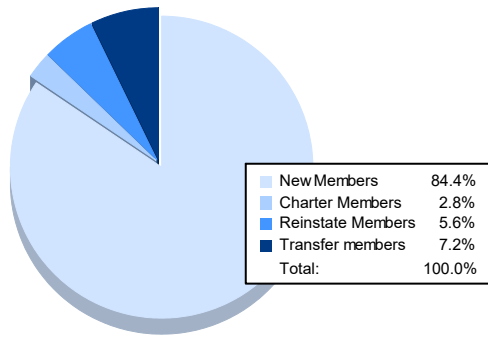

Year	New Clubs	Dropped Clubs	Gain/ Loss Clubs	New Members	Charter Members	Reinstate Members	Transfer Members	Total Member Added	Total Members Dropped	Gain/ Loss Members
2016-2017	1	0	1	161	35	6	16	218	171	47
2017-2018	3	0	3	222	111	7	13	353	232	121
2018-2019	2	0	2	182	61	5	8	256	238	18
2019-2020	1	0	1	144	32	8	11	195	299	-104
2020-2021	0	2	-2	152	5	10	13	180	227	-47
<b>Average</b>	<b>1</b>	<b>0</b>	<b>1</b>	<b>172</b>	<b>49</b>	<b>7</b>	<b>12</b>	<b>240</b>	<b>233</b>	<b>7</b>

### Membership Composition June 2021 Cumulative