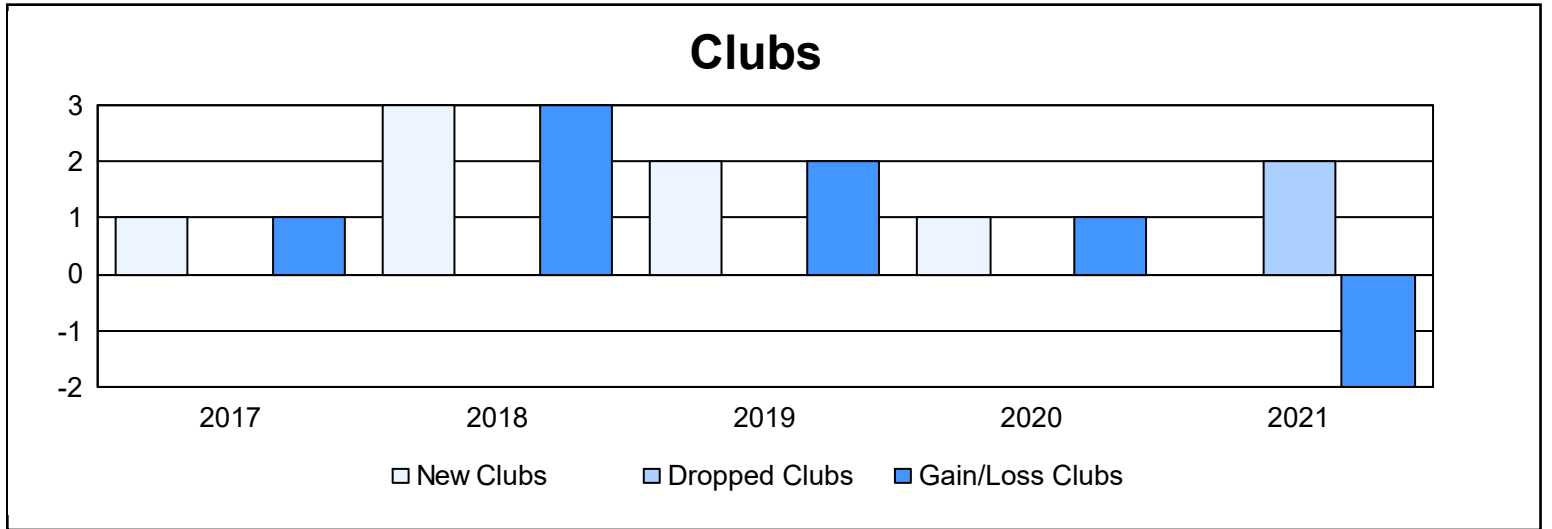

Year	New Clubs	Dropped Clubs	Gain/ Loss Clubs	New Members	Charter Members	Reinstate Members	Transfer Members	Total Member Added	Total Members Dropped	Gain/ Loss Members
2016-2017	1	0	1	161	35	6	16	218	171	47
2017-2018	3	0	3	222	111	7	13	353	232	121
2018-2019	2	0	2	182	61	5	8	256	238	18
2019-2020	1	0	1	144	32	8	11	195	299	-104
2020-2021	0	2	-2	152	5	10	13	180	227	-47
<b>Average</b>	<b>1</b>	<b>0</b>	<b>1</b>	<b>172</b>	<b>49</b>	<b>7</b>	<b>12</b>	<b>240</b>	<b>233</b>	<b>7</b>

### Membership Composition June 2021 Cumulative